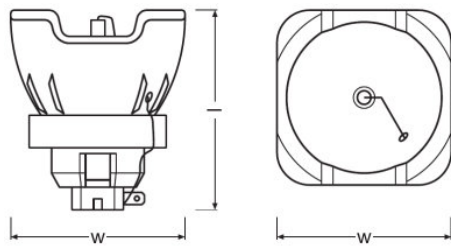

Product datasheet

Technical data

Electrical data

Nominal wattage	470.00 W
Nominal current	5.3 A
Nominal voltage	83.0 V

Photometrical data

Nominal luminous flux	19500 lm
Color temperature	7500 K
Color rendering index Ra	80

Dimensions & weight

Diameter	60.0 mm
Length	67.0 mm
Arc length	1.3 mm

Lifespan

Lifespan	1500 h
----------	--------

Additional product data

Category	CUSTOMIZED
----------	------------

Capabilities

Burning position	Any
Working distance	48 mm